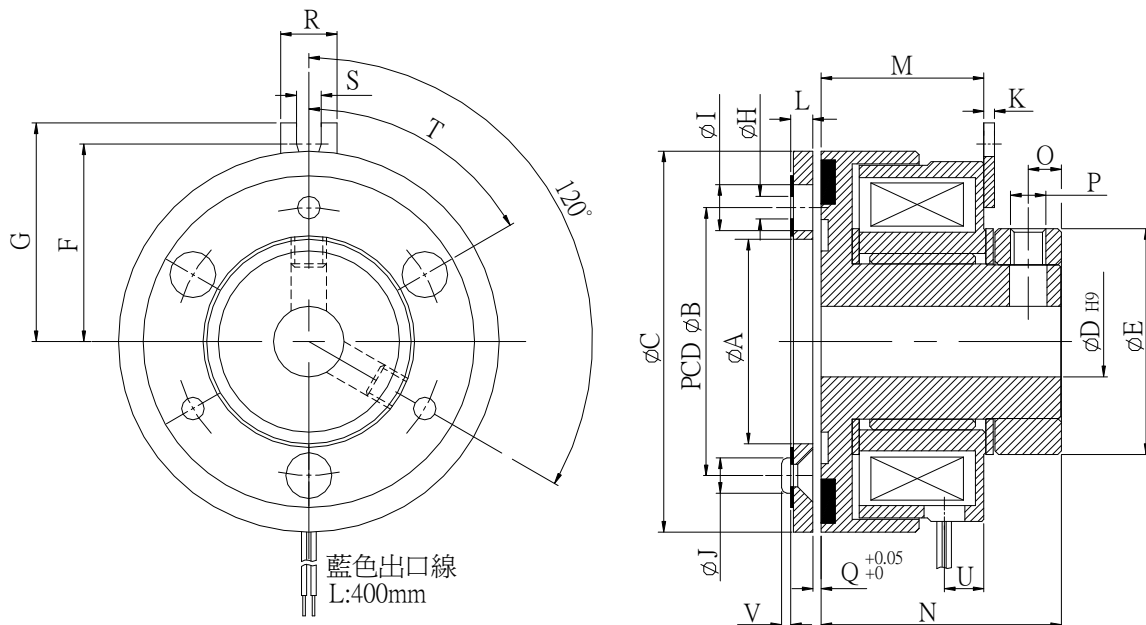

MCE Series

微型電磁離合器 Micro Magnetic Clutch

型號 MODEL	MCES06AA	MCES09AA	MCE0S2AA	MCE0S4AA	
靜摩擦轉距 (Nm)	0.6	0.9	1.8	3.6	
功率 [24V](W) at 20°C	6.2	6	8	10	
徑向尺寸	A	12.6	15.2	21.2	29
	B	19.5	23	30	38
	C	31	34	43	54
	D	6	6	8	10
	E	16	18	25	32
	F	18	20	23	28
	G	21	23	26	31
	H	2-2.1	3-2.6	3-3.1	3-3.1
	I	2-5	3-6	3-6.5	3-6.5
	J	2-3.8	3-4.5	3-5	3-5
軸向尺寸	K	1.5	1.5	1.5	1.5
	L	2.2	2.4	3.4	3
	M	17	18.6	21.7	23
	N	22.5	26.1	31	34
	O	3	2.5	3	4.7
	P	3-M3*P0.5	2-M3*P0.5	2-M4*P0.7	2-M5*P0.8
	Q	0.1	0.15	0.15	0.2
	R	8	8	8	8
	S	3.5	3.5	3.5	3.5
	T	90°	60°	60°	60°
	U	4	4	5.5	5.5
	V	1.2	1.5	1.4	1.8